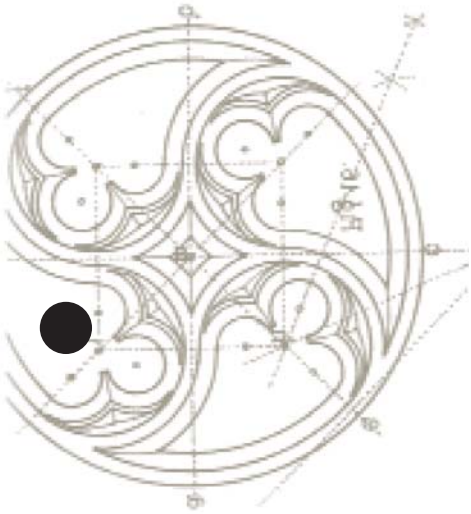

Reminiscent of the beautiful planters in Italian gardens, the Sienna from Quick Crete is ideal for small groupings in various sizes and finishes.

Available in SRC and Lite Crete.

QR-SIE2422P

QR-SIE3024P

QR-SIE3630P

QR-SIE4836

Model #	O.D.	Btm. O.D.	Height	Top I.D.	Btm I.D.	Depth
QR-SIE2422P	24"	13"	22"	20"	12"	18"
QR-SIE3024P	30"	16 5/8"	24"	25"	15"	20"
QR-SIE3630P	36"	19"	30"	30"	16 1/8"	26"
QR-SIE4836P	48"	26"	36"	40"	21"	31"