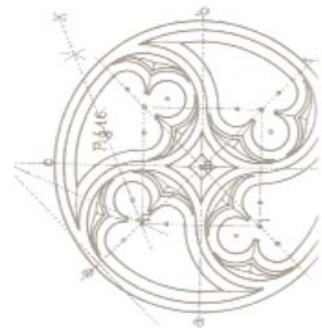

ROKIN

QS-RN4818P

QS-RN8418P

| Model # | O.D. | Btm. O.D. | Height | Top I.D. | Btm I.D. | Depth |
|------------|------|-----------|--------|----------|----------|-------|
| QS-RN4818P | 48" | 24" | 18" | 40" | 14" | 14" |
| QS-RN8418P | 84" | 42" | 18" | 76" | 28 7/8" | 14" |