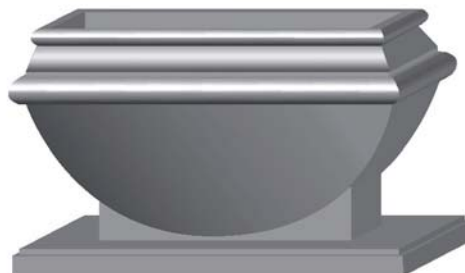

planters

Inspired by Art Deco architecture, the Phoenix planter, from Quick Crete, makes a strong design statement.

Available in SRC and Lite Crete.

PHOENIX

rectangular

QS-PX367242P

Model #	W.	L.	HT.	Top I.D.L.	Top I.D.W.	Btm I.D.L.	Btm I.D.W.	Depth
QS-PX367242P	36"	72"	42"	56"	14"	12"	10"	32"

round

QR-PX3429P

QR-PX6040P

Model #	O.D.	Height	Top I.D.	Btm I.D.	Depth
QR-PX3429P	34"	28 3/4"	19 1/2"	18 1/4"	17 3/4"
QR-PX6040P	60"	39 5/8"	42 1/2"	41 1/4"	25 3/4"