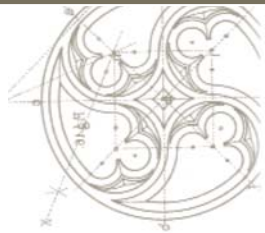

planters

Inspired by Art Deco architecture, the Phoenix planter, from Quick Crete, makes a strong design statement.

Available in SRC and Lite Crete.

PHOENIX

rectangular

QS-PX367242P

Model #	W.	L.	HT.	Top I.D.L.	Top I.D.W.	Btm I.D.L.	Btm I.D.W.	Depth
QS-PX367242P	36"	72"	42"	56"	14"	12"	10"	32"

round

QR-PX3429P

QR-PX6040P

Model #	O.D.	Height	Top I.D.	Btm I.D.	Depth
QR-PX3429P	34"	28 3/4"	19 1/2"	18 1/4"	17 3/4"
QR-PX6040P	60"	39 5/8"	42 1/2"	41 1/4"	25 3/4"