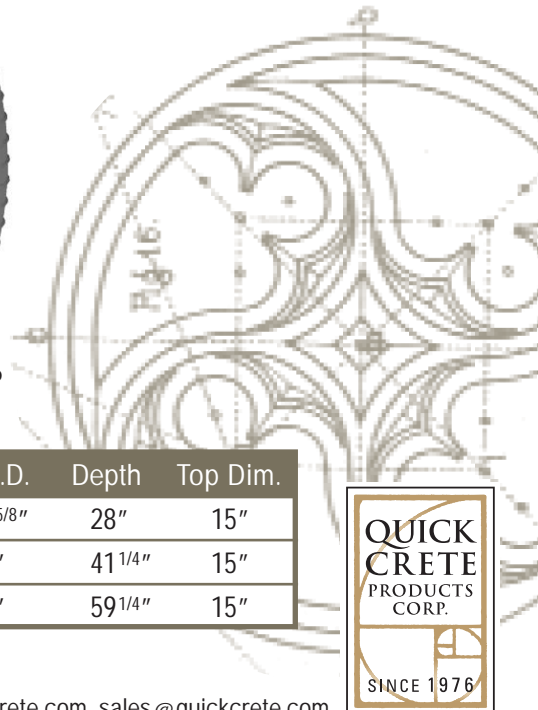

Influenced by pottery from the small villages of Mexico, the Vera Cruz planter is as aesthetically pleasing as it is unique.

Available in Lite Crete only.

QR-VC2728P

QR-VC2742P

QR-VC2760P

Model #	O.D.	Btm.O.D.	Height	Top I.D.	Btm. I.D.	Depth	Top Dim.
QR-VC2728P	27"	14"	28"	11"	12 <sup>5</sup> / <sub>8</sub> "	28"	15"
QR-VC2742P	27"	14"	42"	11"	13"	41 <sup>1</sup> / <sub>4</sub> "	15"
QR-VC2760P	27"	15"	60"	11"	14"	59 <sup>1</sup> / <sub>4</sub> "	15"