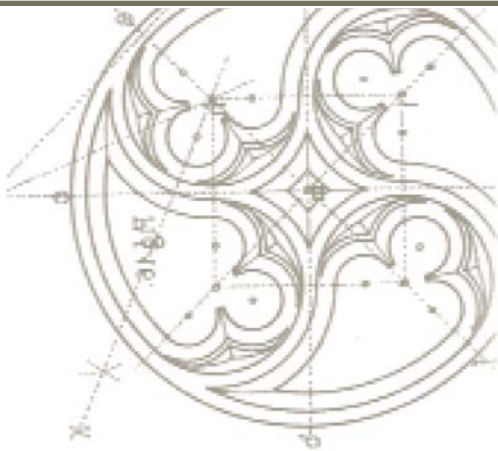

planters

TAOS

The unique rings adorning the Taos planter from Quick Crete, are both dramatic and distinct, creating a memorable focal point for any project.

Available in SRC and Lite Crete.

QR-TS2822

QR-TS3022

QR-TS3622

Model #	O.D.	Btm. O.D.	Height	Top I.D.	Btm I.D.	Depth
QR-TS2822	28"	21"	22"	23"	17"	19"
QR-TS3022	30"	21"	22"	24"	17"	18"
QR-TS3622	36"	29"	22"	30"	25"	19 ^{1/2} "