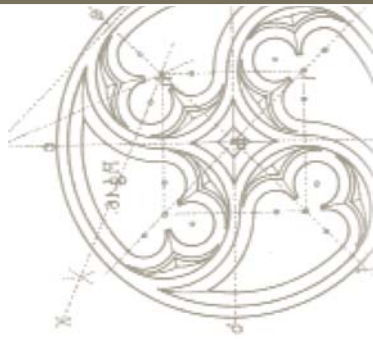

STANFORD

Ideal for lush plantings, the Stanford from Quick Crete was inspired by the beauty of the ancient gardens of Greece.

Available in SRC and Lite Crete.

Model #	O.D.	Btm. O.D.	Height	Top I.D.	Btm I.D.	Depth
QR-ST2422P	24"	20"	22"	14"	7"	19"
QR-ST3622P	36"	31"	22"	27"	16"	19"
QR-ST3630P	36"	31"	30"	27"	17"	26"
QR-ST4822P	48"	44"	22"	35"	30"	18"
QR-ST4836P	48"	44 ^{3/16} "	36"	38"	25"	32"
QR-ST6022P	60"	54"	22"	51"	40"	18 ^{7/8} "