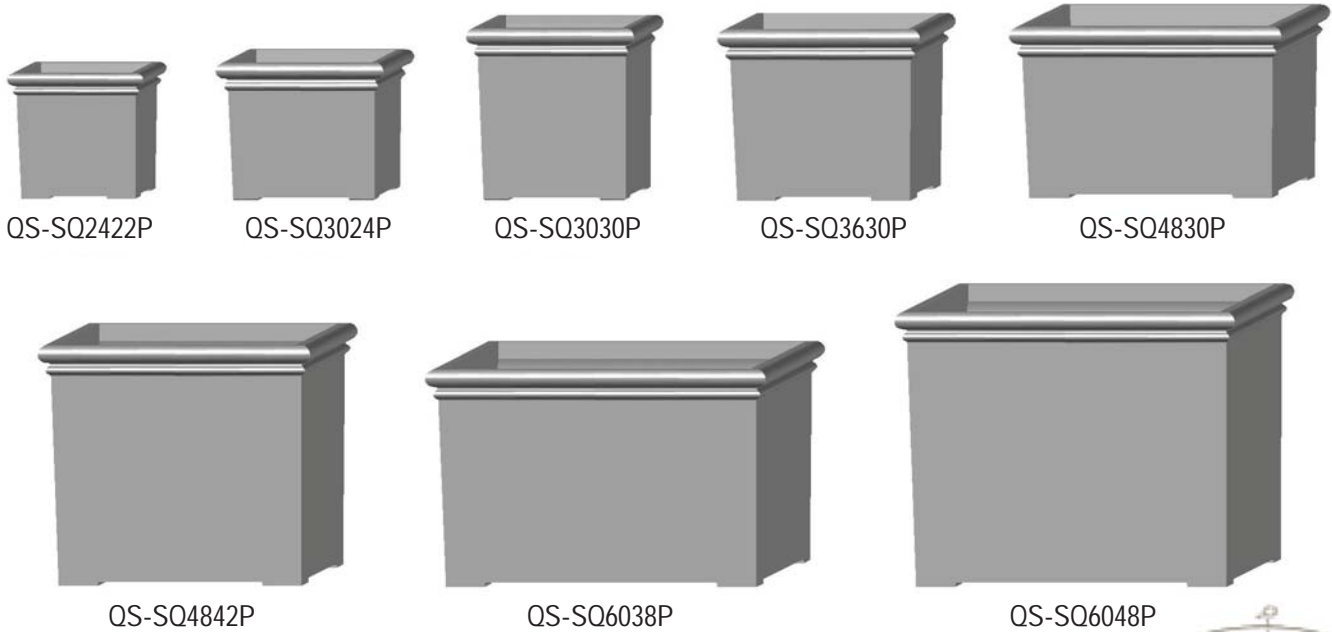

SQUARE SERIES

Clean lines and classic detailing converge to form the versatile Square series from Quick Crete.

Available in Lite Crete only.

QS-SQ2422P

QS-SQ3024P

QS-SQ3030P

QS-SQ3630P

QS-SQ4830P

QS-SQ4842P

QS-SQ6038P

QS-SQ6048P

Model	Top O.D.	Btm. O.D.	Height.	Top I.D.	Btm I.D.	Depth
QS-SQ2422P	24"	20 1/16"	22"	19 5/8"	18 7/16"	20 5/8"
QS-SQ3024P	30"	25 3/16"	24"	24 7/8"	23 3/16"	22 5/8"
QS-SQ3030P	30"	25 3/16"	30"	24 7/8"	23 3/16"	28 3/8"
QS-SQ3630P	36"	30 11/16"	30"	30 11/16"	29"	28 3/8"
QS-SQ4830P	48"	42 11/16"	30"	42 11/16"	41"	28 3/8"
QS-SQ4842P	48"	42 11/16"	42"	42"	41"	40 3/8"
QS-SQ6038P	60"	54 11/16"	38"	54"	53"	36"
QS-SQ6048P	60"	54 11/16"	48"	54"	53"	46"