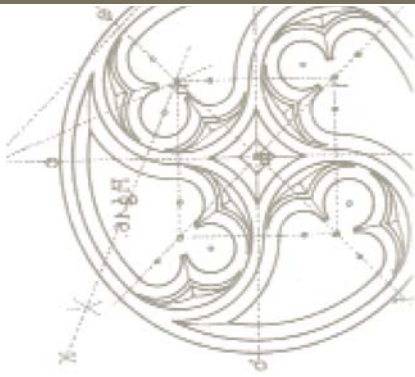

SAVANNAH

Combine a classic trim with modern clean angles, offer it in 3 convenient sizes and you have the Savannah, from Quick Crete. Designed to work anywhere, every time, this beautiful planter looks great in groups, pairs or on its own.

Available in Lite Crete only.

QS-SAV2026P

QS-SAV2832P

QS-SAV3642P

Model #	Top O.D.	Btm. O.D.	Height	Top I.D.	Btm I.D.	Depth
QS-SAV2026P	20"	13½"	26"	14"	12⅛"	25"
QS-SAV2832P	28"	20"	32"	22"	18⅝"	31"
QS-SAV3642P	36"	24⅞"	42"	31"	23⅟₁₆"	41"