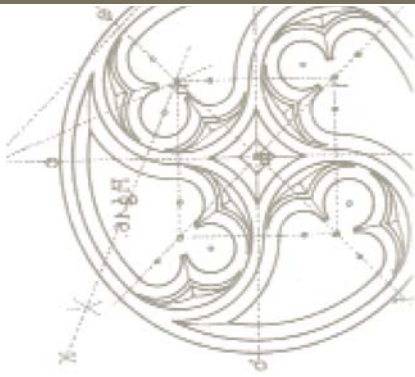

RI VI ERA

With its subtle Italian influence, the Riviera is both elegant and practical. Available in an array of sizes, it can accommodate almost any scale project or planting and look terrific at the same time.

Available in Lite Crete only.