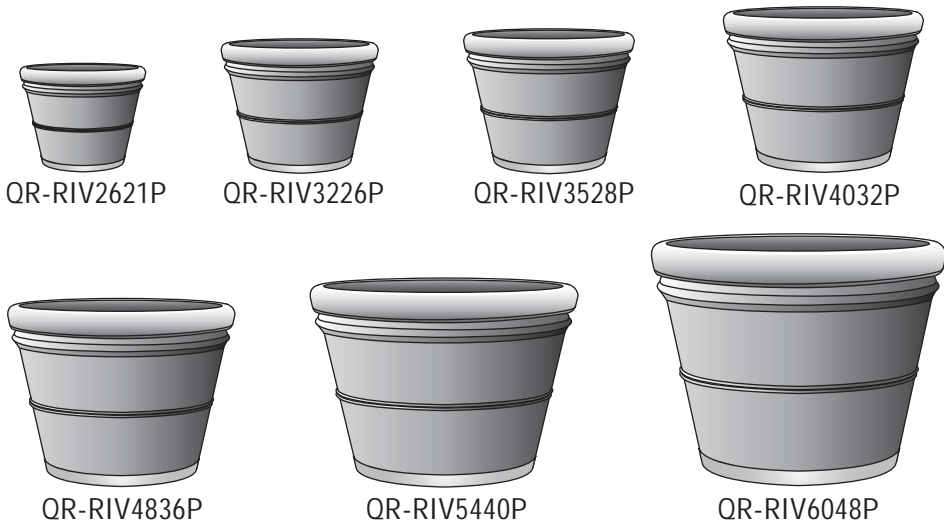

RI VI ERA

With its subtle Italian influence, the Riviera is both elegant and practical. Available in an array of sizes, it can accommodate almost any scale project or planting and look terrific at the same time.

Available in Lite Crete only.

Model #	Top O.D.	Btm. O.D.	Height	Top I.D.	Btm. I.D.	Depth
QR-RIV2621P	26"	14 3/4"	21"	22"	13 1/8"	20"
QR-RIV3226P	32 1/4"	18"	26"	26 3/4"	17"	25"
QR-RIV3528P	35 1/4"	20"	28"	31 1/2"	18 3/4"	27"
QR-RIV4032P	40 3/8"	27"	32 1/2"	36 1/2"	25 3/8"	31 1/2"
QR-RIV4836P	48 1/4"	29 1/2"	36"	44 1/4"	28 1/4"	35"
QR-RIV5440P	54"	35"	40"	48"	33 1/2"	39"
QR-RIV6048P	60"	35 1/2"	48"	54 1/2"	34"	47"