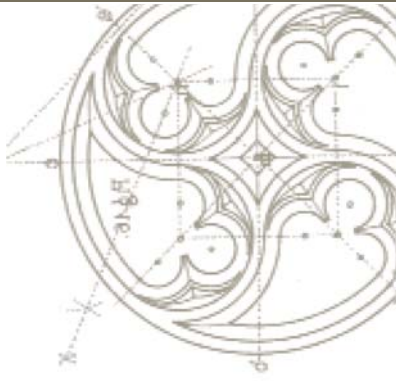

DEL MAR

With its sensual tapered form, the Del Mar from Quick Crete is destined to become an instant classic with a distinctly modern twist. Designed to compliment a wide variety of styles, the Del Mar is as versatile as it is beautiful.

Available in Lite Crete only.

QR-DM3248P

Model #	O.D.	Btm.O.D.	Height	Top I.D.	Btm I.D.	Depth
QR-DM3248P	32"	14"	48"	14"	13"	44"