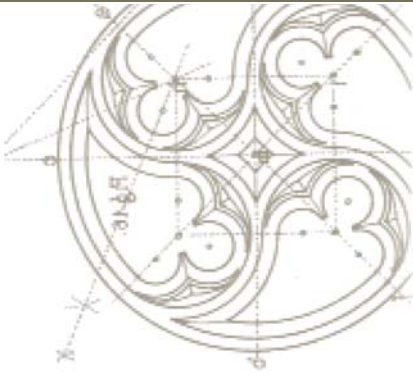

# BURST

The iconic shape of the Burst makes it a memorable design standout for any project.

Choose a monochromatic palette to accentuate the play of light and shadow on the rings or create a statement with dramatic size and color groupings.

Available in SRC and Lite Crete.

Model #	O.D.	Btm. O.D.	Height	Top I.D.	Btm I.D.	Depth
QR-BT1818P	18"	10 1/2"	18"	9"	7 1/8"	15"
QR-BT2828P	28"	15 15/16"	28"	15 1/4"	12 1/8"	25"
 QR-BT4536P	45"	30"	36"	24"	22 1/8"	31"