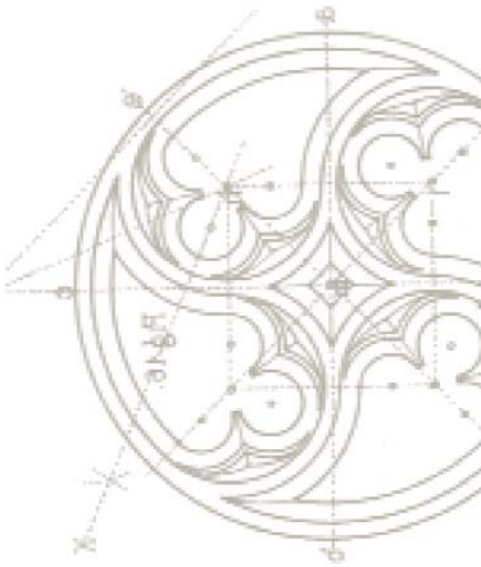

ASHFORD

Add some charm to your project with the Ashford planter from Quick Crete, inspired by the beautiful gardens of the English countryside.

Available in SRC only.

QR-AF2414P

QR-AF3624P

QR-AF4225P

QR-QR-AF6036P

Model #	O.D.	Btm. O.D.	Height	Top I.D.	Btm I.D.	Depth
QR-AF2414P	24"	12 ³ / ₄ "	14 ¹ / ₂ "	18"	10 ³ / ₄ "	6 ¹ / ₂ "
QR-AF3624P	36"	17 ⁵ / ₈ "	24"	28 ¹ / ₄ "	15 ³ / ₈ "	11 ¹ / ₂ "
QR-AF4225P	42"	20 ⁵ / ₈ "	25"	34 ¹ / ₄ "	20 ³ / ₈ "	11 ¹ / ₂ "
QR-AF6036P	60"	28"	36"	49 ¹ / ₂ "	18"	18"