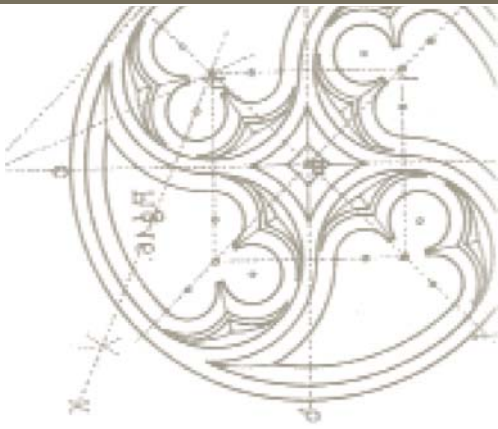

# ALCAZAR

Inspired by the architecture of the ancient Moors, the versatile Alcazar, from Quick Crete, is simple, classic and beautiful. Available in four sizes, it is a natural compliment to any project.

Available in SRC and Lite Crete.

QR-AZ2418P

QR-AZ2424P

QR-AZ3030P

QR-AZ3434P

Model #	O.D.	Btm. O.D.	Height	Top I.D.	Btm I.D.	Depth
QR-AZ2418P	24"	13 1/2"	18"	13 3/4"	11"	15 1/2"
QR-AZ2424P	24"	13 1/2"	24"	12"	10"	21"
QR-AZ3030P	30"	16 1/4"	30"	17"	12 1/2"	26 1/2"
QR-AZ3434P	34"	18 1/2"	34"	19 3/4"	14"	30"